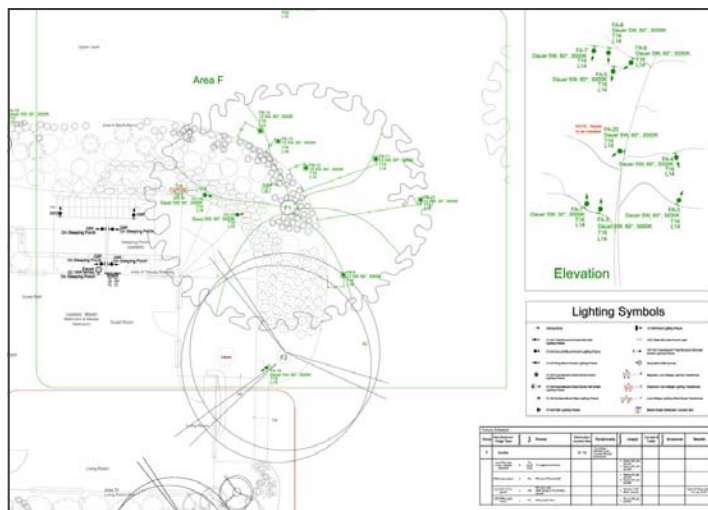

Course Credits:

1 IES-CEU expected

To Attend: Please RSVP by email to Bruce Plekan plekanb@icloud.com

www.AlbanyIES.org